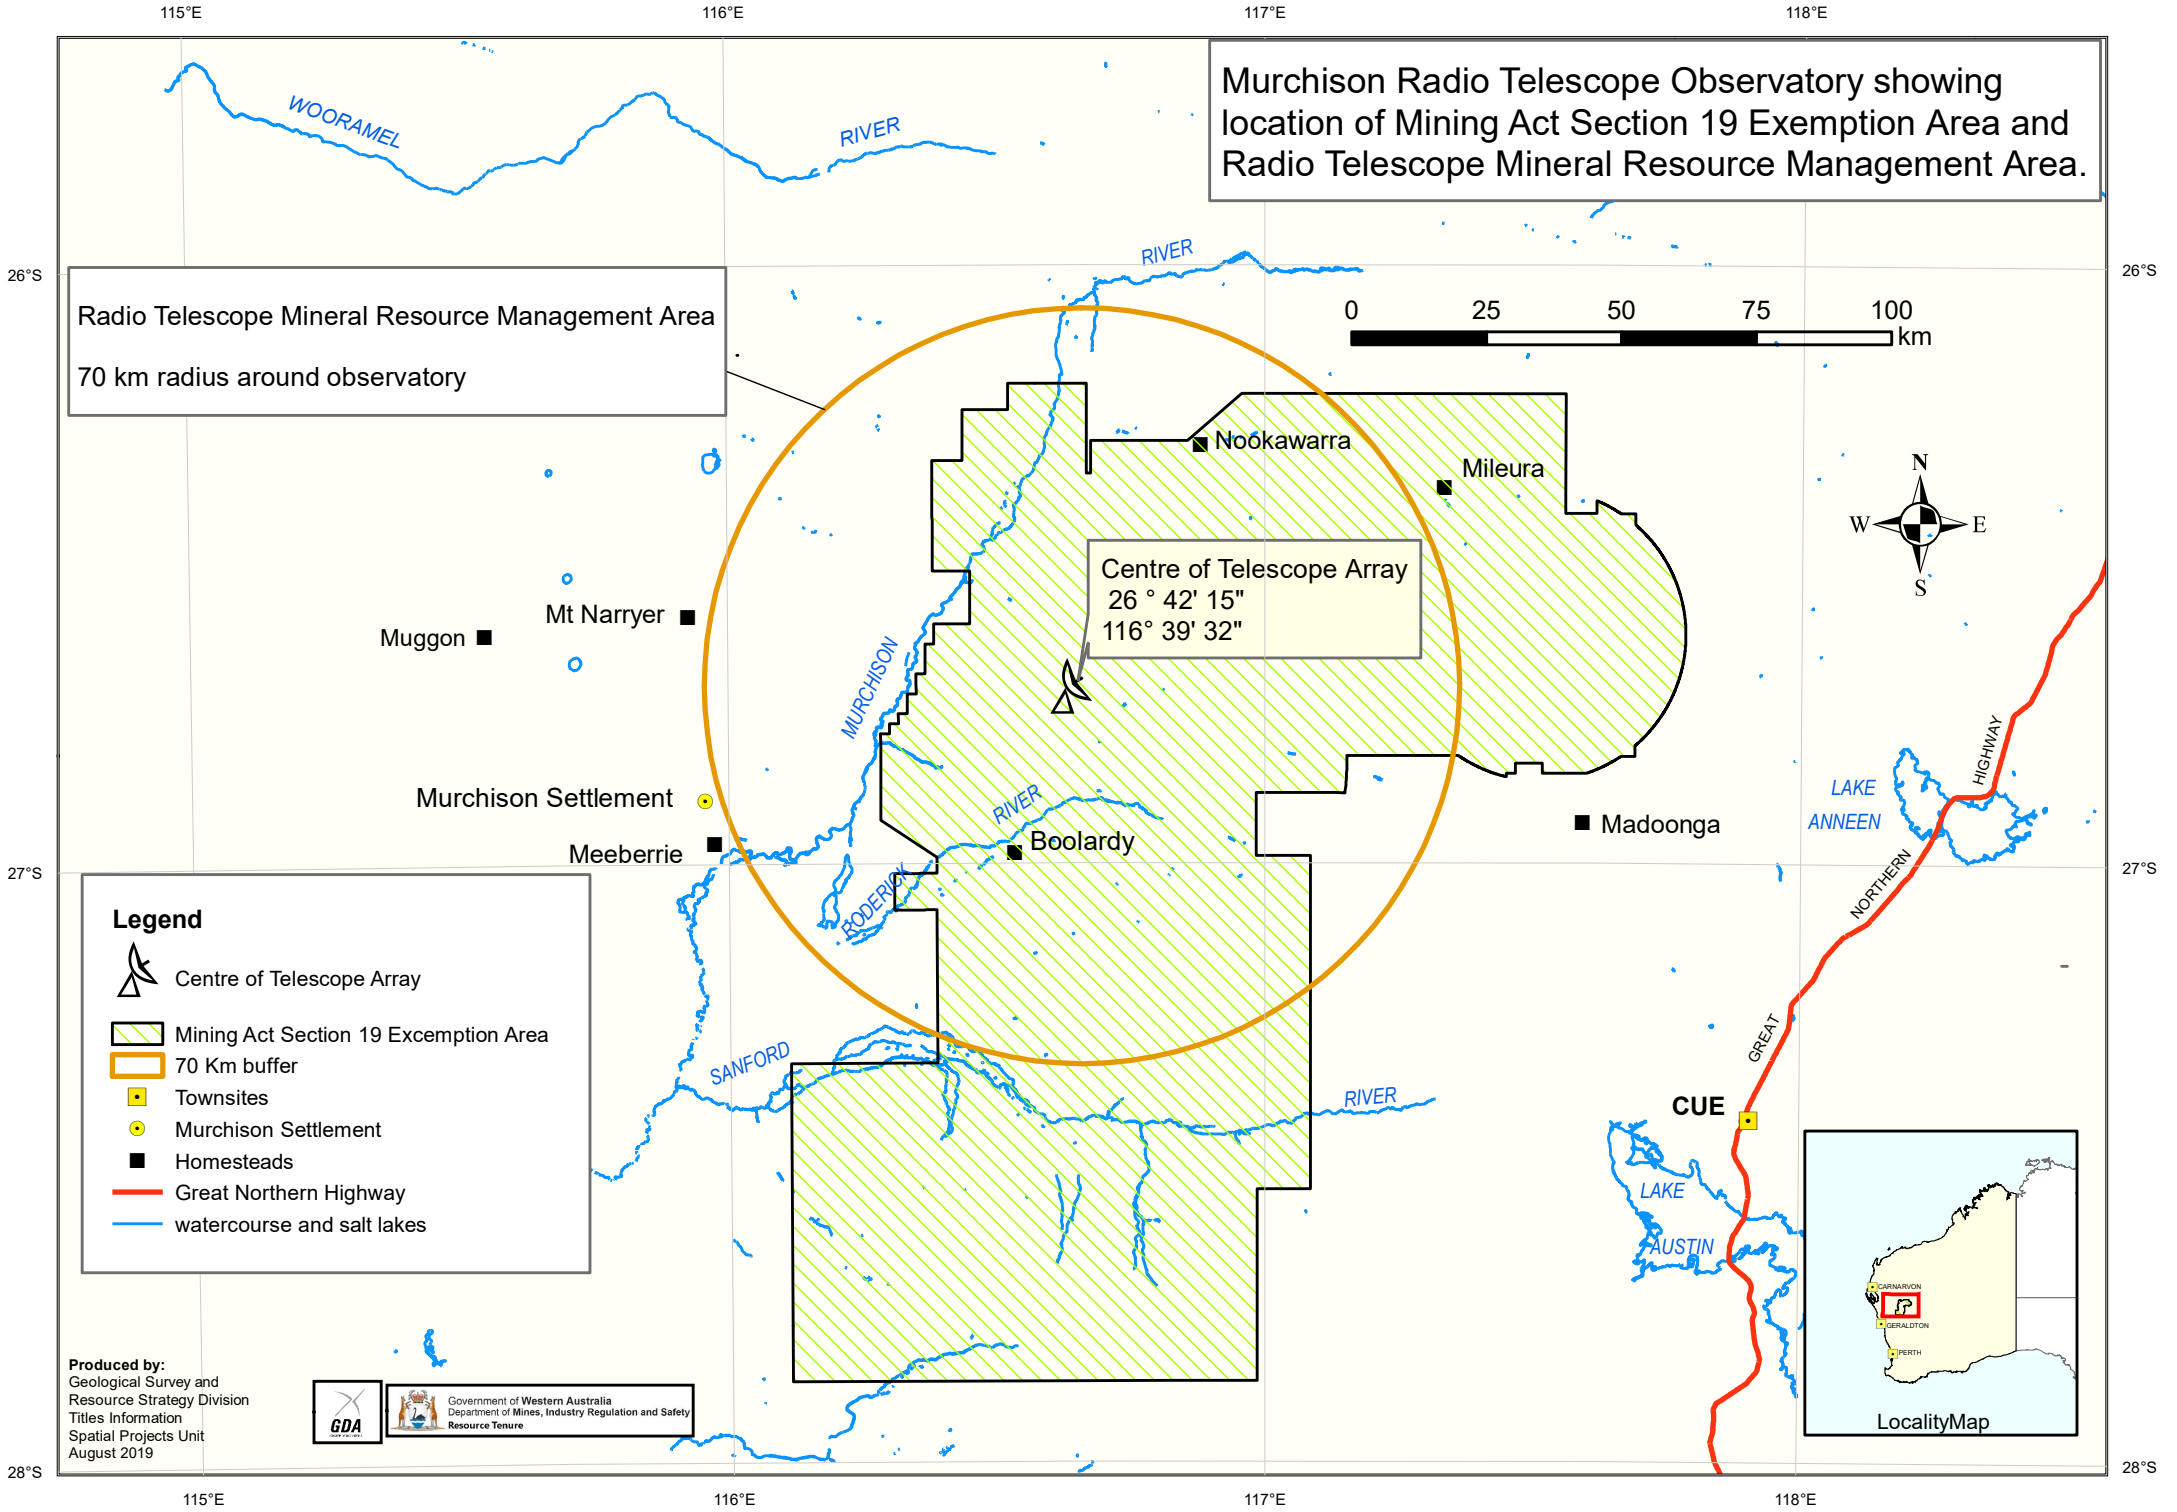

Murchison Radio Telescope Observatory showing location of Mining Act Section 19 Exemption Area and Radio Telescope Mineral Resource Management Area.

Radio Telescope Mineral Resource Management Area
70 km radius around observatory

Centre of Telescope Array
26° 42' 15"
116° 39' 32"

Legend

- Centre of Telescope Array
- Mining Act Section 19 Exemption Area
- 70 Km buffer
- Townsites
- Murchison Settlement
- Homesteads
- Great Northern Highway
- watercourse and salt lakes

Produced by:
Geological Survey and
Resource Strategy Division
Titles Information
Spatial Projects Unit
August 2019

Government of Western Australia
Department of Mines, Industry Regulation and Safety
Resource Tenure