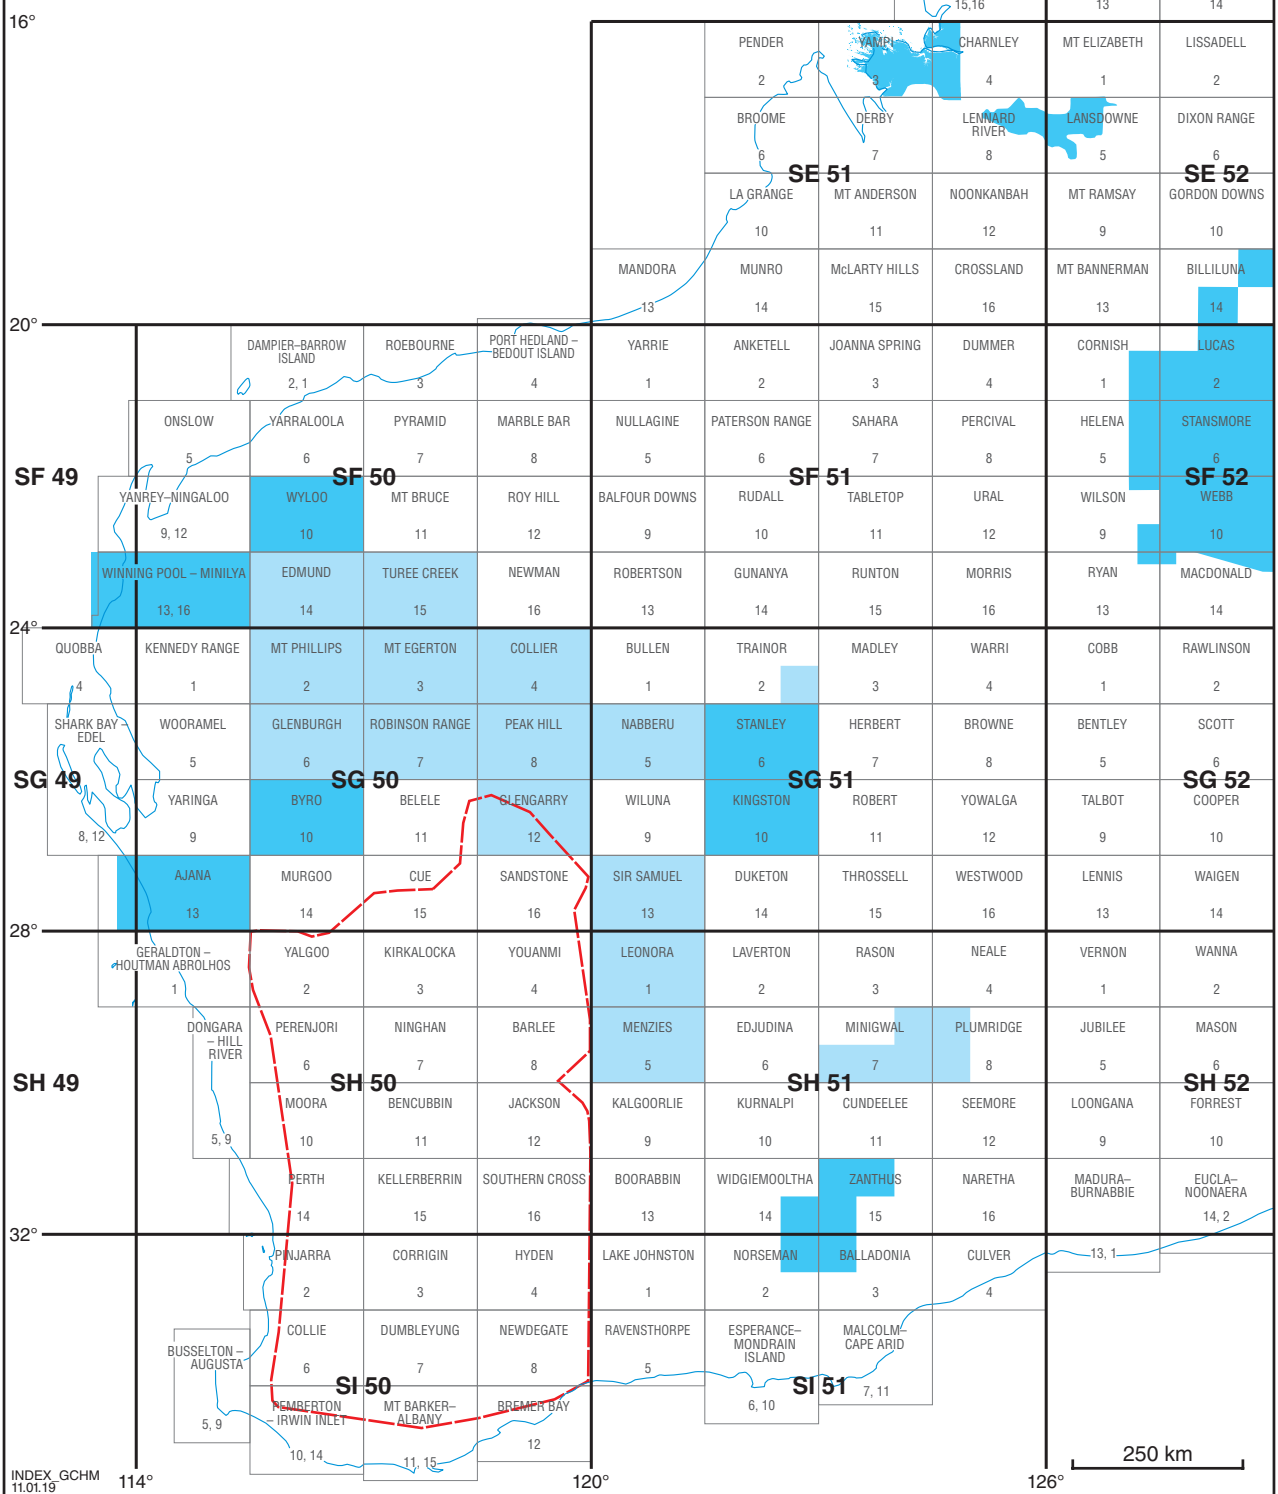

REGOLITH GEOCHEMISTRY

- Regolith geochemistry and 4 x 4 km gravity
- Regolith geochemistry
- Yilgarn laterite atlas Record 2007/9

SD 51

SD 52

250 km