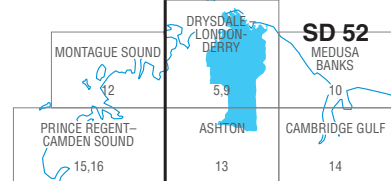

REGOLITH GEOCHEMISTRY

- Regolith geochemistry and 4 x 4 km gravity
- Regolith geochemistry
- Yilgarn laterite atlas Record 2007/9

SD 51

SD 52

250 km